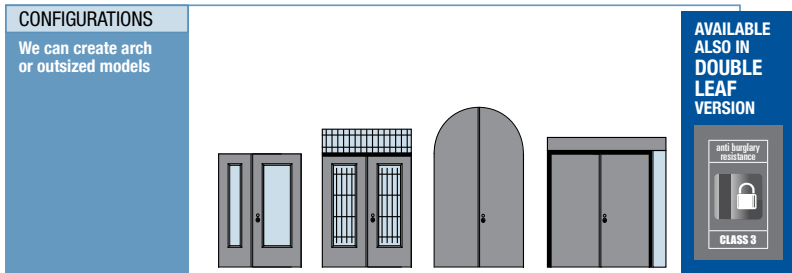

TOP 2001 twin

marking	anti burglary resistance	acoustic insulation	wind resistance	air permeability	thermal transmittance	water permeability
	CLASS 4	41 dB	C 5	CLASS 4	UD 1,8	NPD

- **1** N°2 hinges, adjustable horizontally, vertically and in depth
- **2** N°5 hinge-bolts
- **3** Reinforcing omega
- **4** Internal sheet
- **5** Insulation materials
- **6** Mobile drop sill
- **7** Perimetric rubber seal
- **8** Locking System **H handle 965 mm**
- **9** Secondary locking system (higher)
- **10** Double lock protection plate
- **11** N°6 movable deadbolts
- **12** Sicurblock

Anti - burglary resistance test according to EN 1627:2011 norm - CLASS 4
Value also applicable on models with windows, or with fanlight/sidelight

external sheet	10/10 bent on all 4 sides
internal sheet	8/10 bent on 2 sides
reinforcing omega	n. 4
insulation materials	included
locking system	Vighi with antiburglary european cylinder, operating in continuous motion secondary locking system, blocking the first one
cylinder	temporary cylinder with 1 key, key to key high security cylinder to set up in the lowest lock, the main (service) complete with 4 blue keys with protected profile, n.1 metal for code changing, n.1 yellow key with new encoding, sealed in a dedicated box together with all cylinders, key to key high security cylinder to set up on the highest lock, the master, n. 4 protected profile black keys, n.1 red key with new encoding, sealed in a dedicated box. CODE CARD-ownership one that guarantees against unauthorized duplication of keys.
movable deadbolts	n. 6
"sicurblock"	safety catch
lock protection	double: 20/10 steel + 20/10 manganese
hinges	n. 2 - adjustable horizontally, vertically and in depth
hinge-bolts	n. 5
perimetric rubber seal	on the frame and on the leaf
"securlock"	anti-drill and anti-wrench hardened steel defender for cylinder protection
spyhole	included
mobile drop sill	with acoustic insulation seal
"no air"	system against air passage