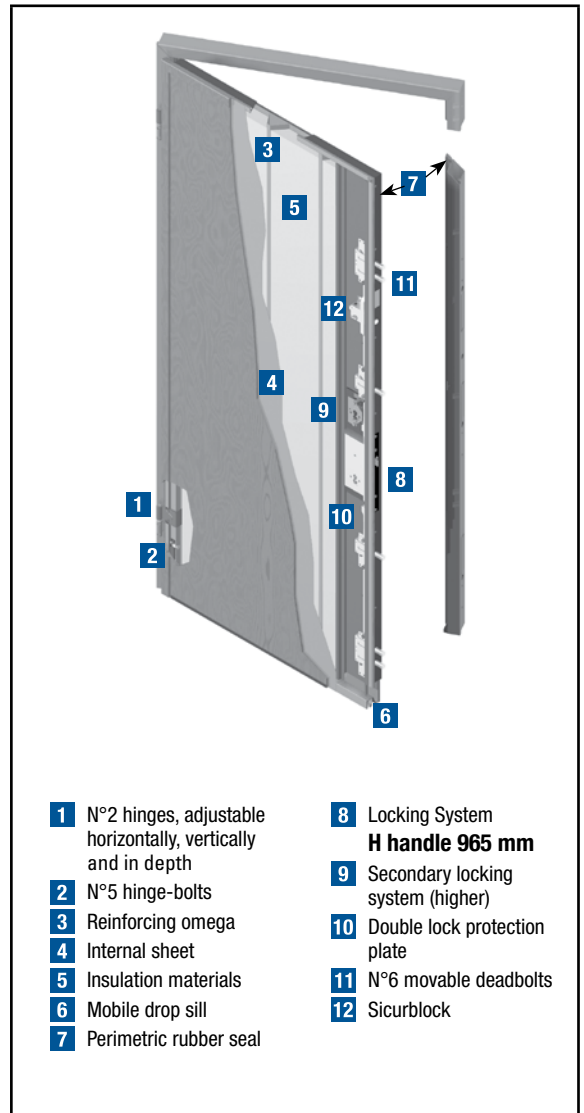

The twin version of TOP range is equipped with two locks - one controls the movement of the deadbolts placed along the door leaf, the other blocks the opening mechanism.

THE LOCK - ONE OF THE STRONGER PART OF VIGHI

Each component of the TOP range doors is designed to make the door secure and proof. The lock is absolutely a point of strength. The cylinder has a continuous motion until it stops. The deadbolts do not come out from the lock, but they are distributed along the bar of the leaf and are self-locking. Besides the defender (cylinder protector) has a particular shape that does not allow rotation when burglary is attempted. The features of thermal and acoustic insulation and the resistance to atmospheric agents are already excellent, but they can be enhanced with the corresponding performance kit.

- 1** N°2 hinges, adjustable horizontally, vertically and in depth
- 2** N°5 hinge-bolts
- 3** Reinforcing omega
- 4** Internal sheet
- 5** Insulation materials
- 6** Mobile drop sill
- 7** Perimetric rubber seal
- 8** Locking System **H handle 965 mm**
- 9** Secondary locking system (higher)
- 10** Double lock protection plate
- 11** N°6 movable deadbolts
- 12** Sicurblock