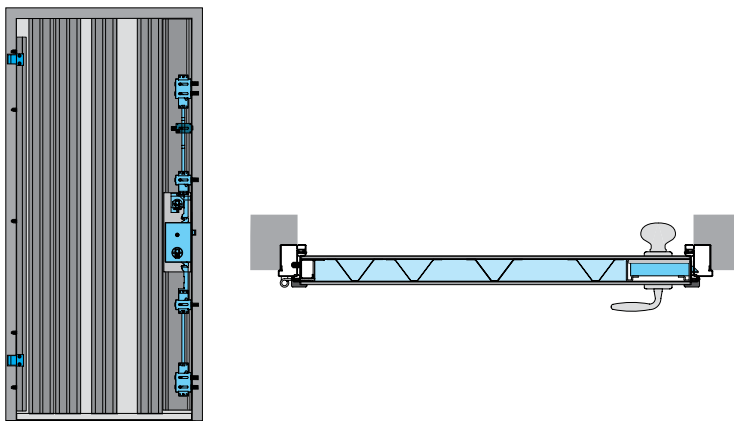

TOP 2001 twin

marking	anti burglary resistance	acoustic insulation	wind resistance	air permeability	thermal transmittance	water permeability
	CLASS 4	41 dB	C 5	CLASS 4	UD 1,8	NPD

- **1** N°2 hinges, adjustable horizontally, vertically and in depth
- **2** N°5 hinge-bolts
- **3** Reinforcing omega
- **4** Internal sheet
- **5** Insulation materials
- **6** Mobile drop sill
- **7** Perimetric rubber seal
- **8** Locking System **H handle 965 mm**
- **9** Secondary locking system (higher)
- **10** Double lock protection plate
- **11** N°6 movable deadbolts
- **12** Sicurblock

Anti - burglary resistance test according to EN 1627:2011 norm - CLASS 4
Value also applicable on models with windows, or with fanlight/sidelight

external sheet	10/10 bent on all 4 sides
internal sheet	8/10 bent on 2 sides
reinforcing omega	n. 4
insulation materials	included
locking system	Vighi with antiburglary european cylinder, operating in continuous motion secondary locking system, blocking the first one
cylinder	temporary cylinder with 1 key, key to key high security cylinder to set up in the lowest lock, the main (service) complete with 4 blue keys with protected profile, n.1 metal for code changing, n.1 yellow key with new encoding, sealed in a dedicated box together with all cylinders, key to key high security cylinder to set up on the highest lock, the master, n. 4 protected profile black keys, n.1 red key with new encoding, sealed in a dedicated box. CODE CARD-ownership one that guarantees against unauthorized duplication of keys.
movable deadbolts	n. 6
"sicurblock"	safety catch
lock protection	double: 20/10 steel + 20/10 manganese
hinges	n. 2 - adjustable horizontally, vertically and in depth
hinge-bolts	n. 5
perimetric rubber seal	on the frame and on the leaf
"securlock"	anti-drill and anti-wrench hardened steel defender for cylinder protection
spyhole	included
mobile drop sill	with acoustic insulation seal
"no air"	system against air passage